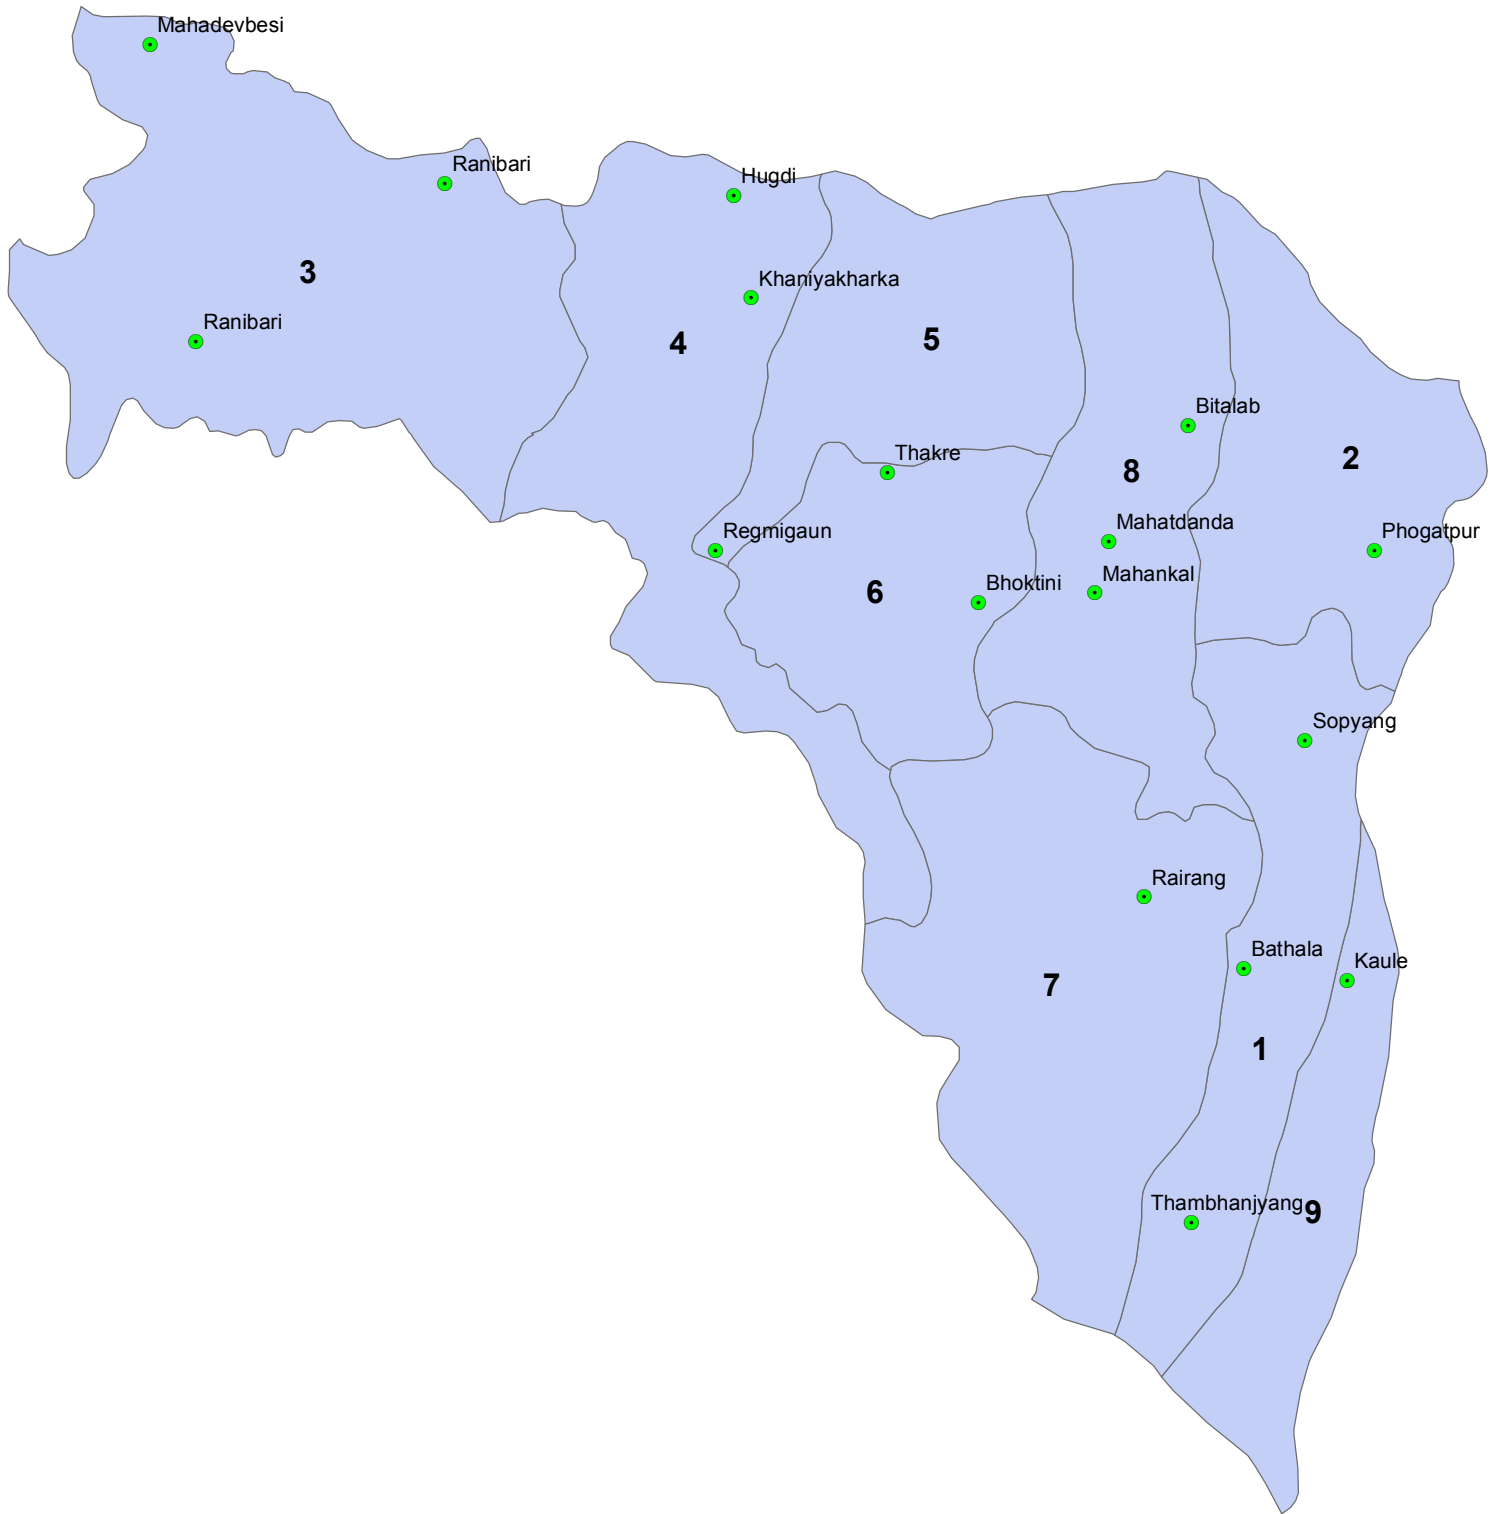

Thakre VDC and Ward

Legend

-  Thakre_Set84
-  Thakre