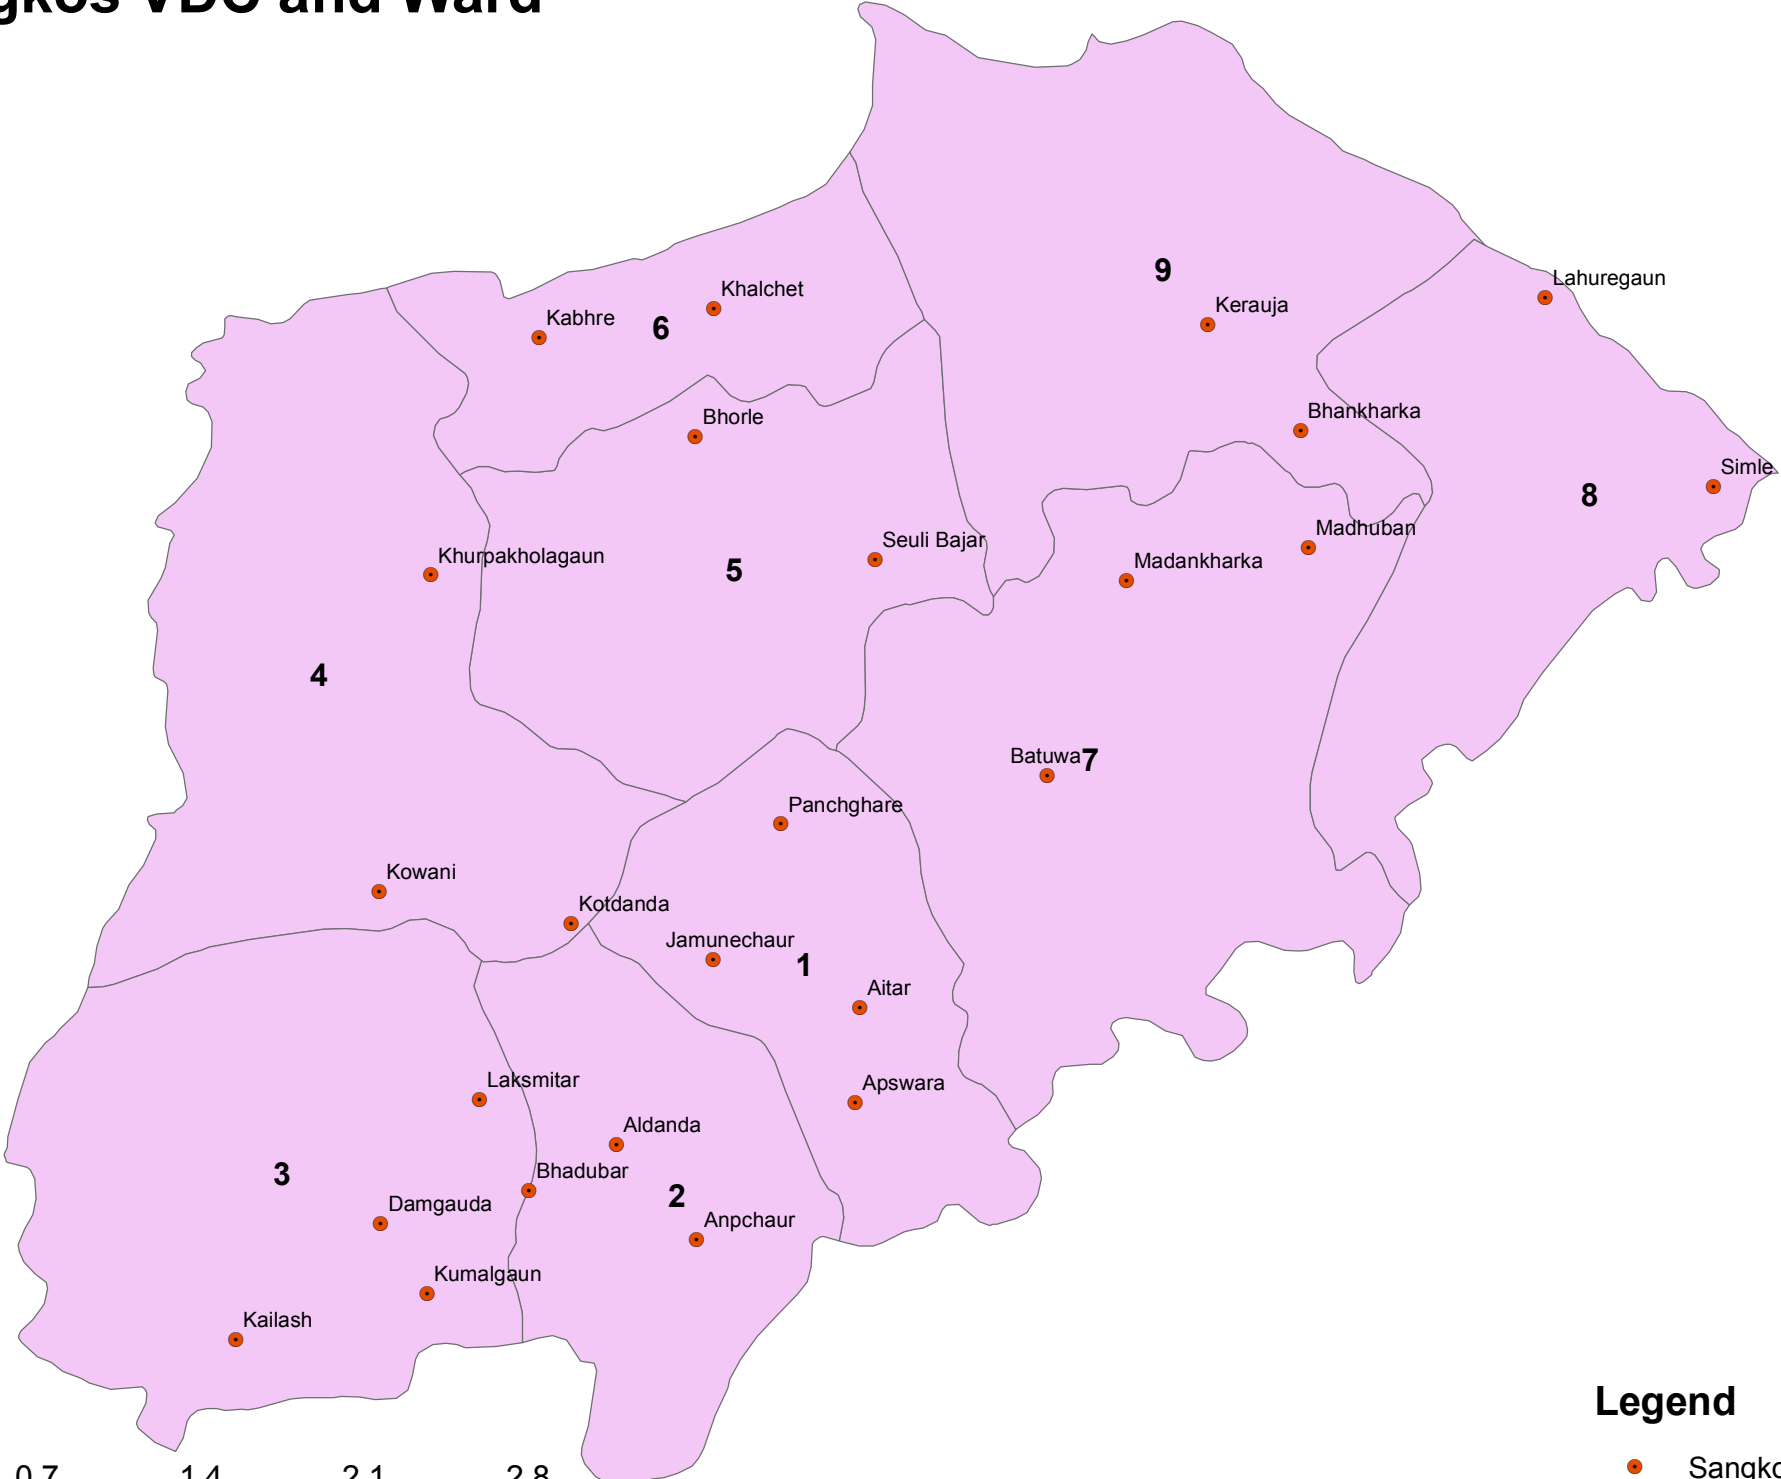

Sangkos VDC and Ward

Legend

-  Sangkos_Set84
-  Sangkos