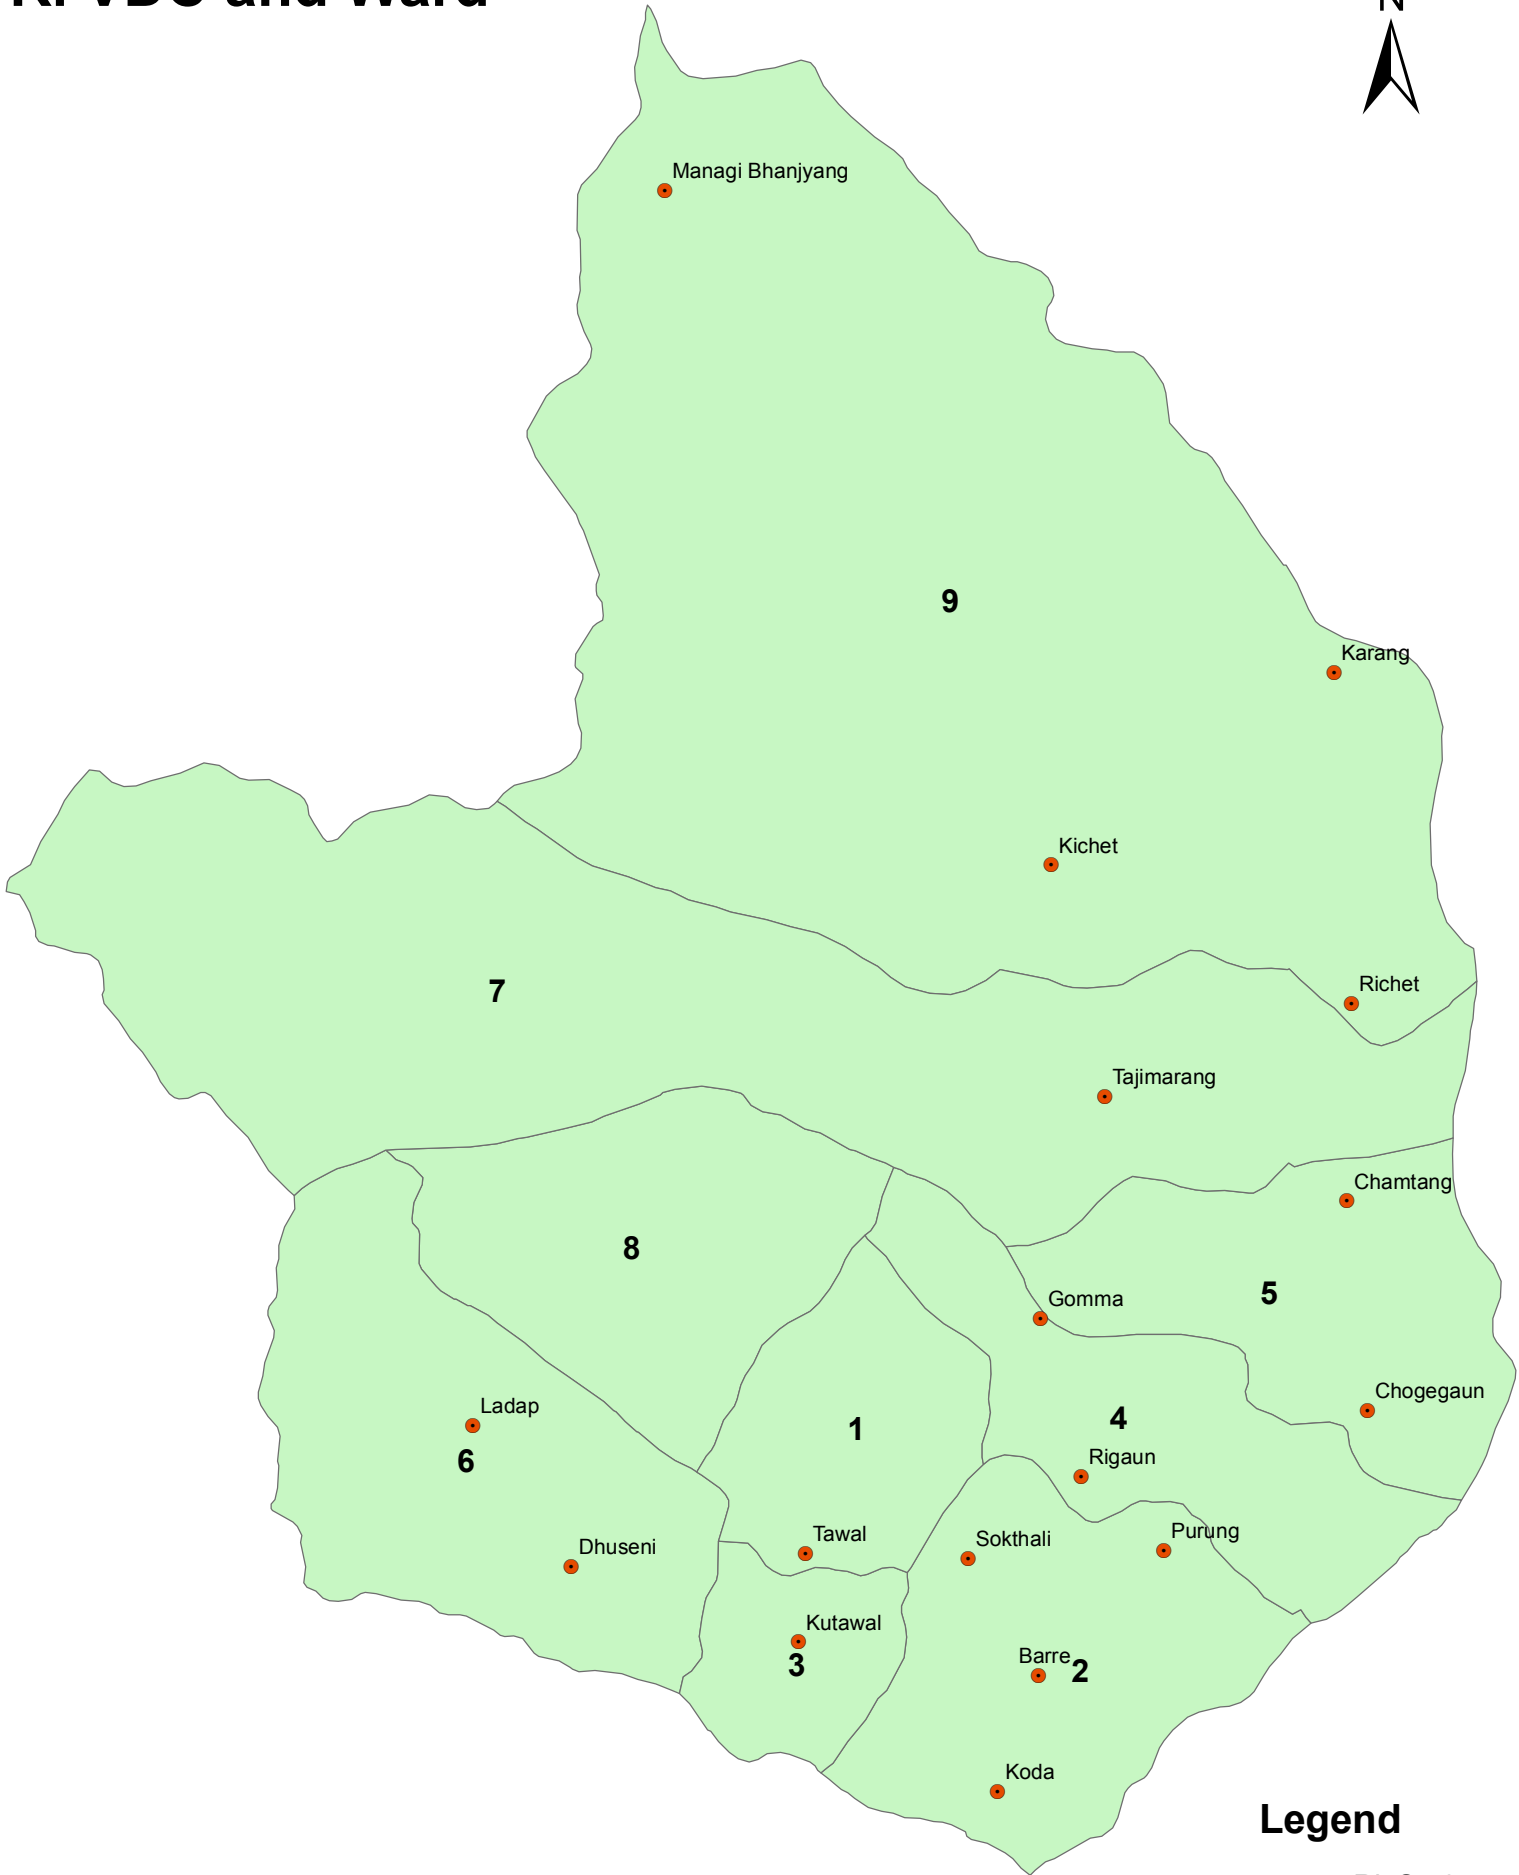

Ri VDC and Ward

Legend

-  Ri_Set84
-  Ri