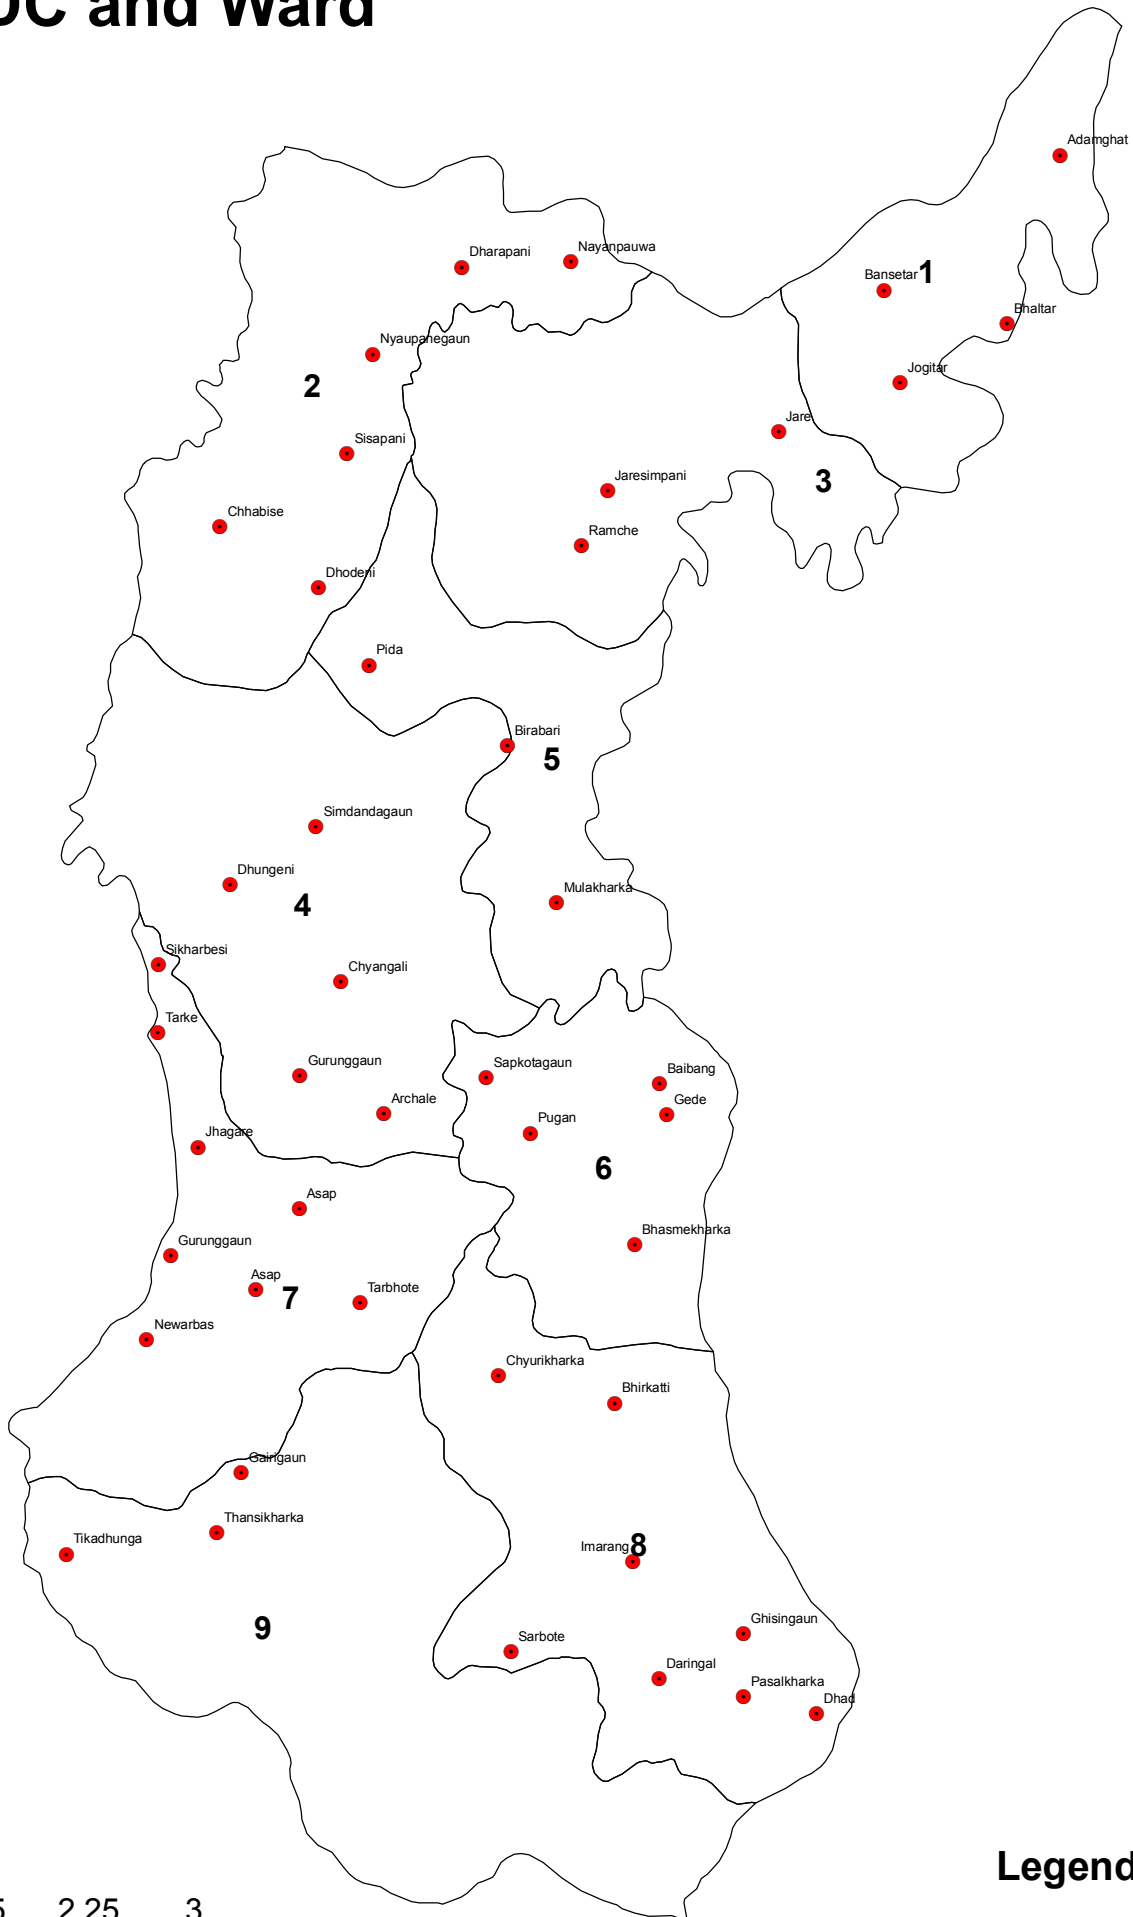

# Pida VDC and Ward

## Legend

- Pida\_Settlement
- Pida

0 0.375 0.75 1.5 2.25 3 Kilometers