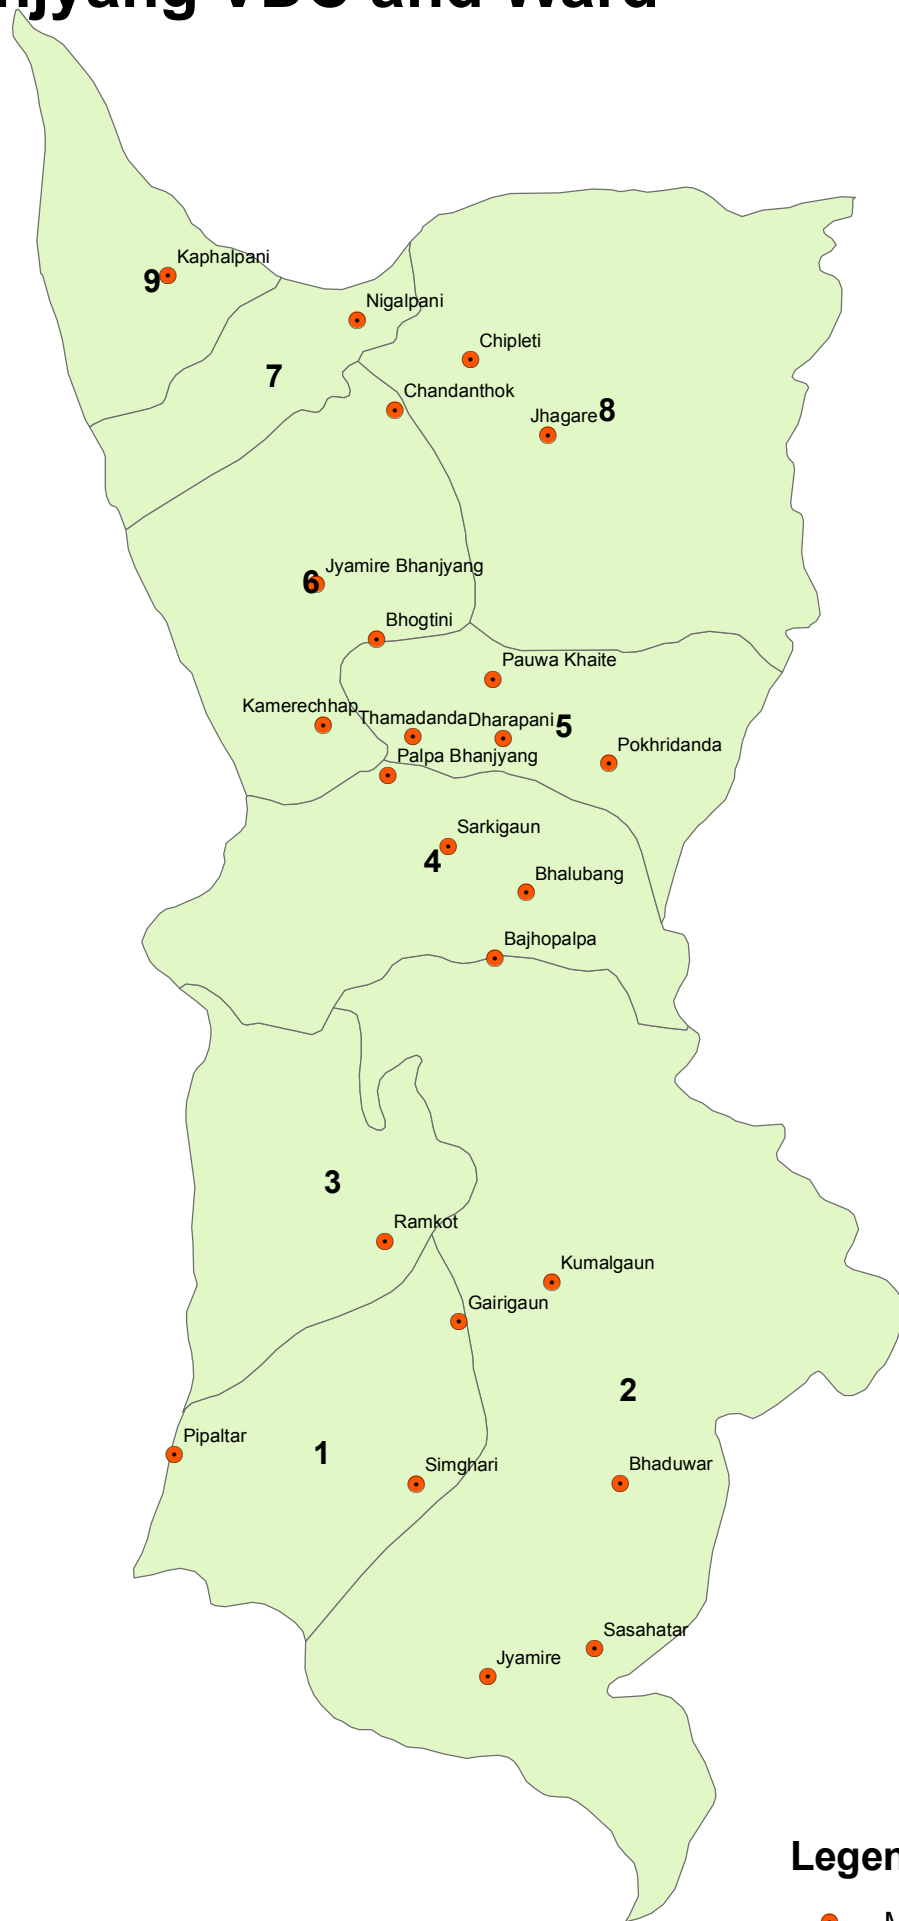

Muralibhanjyang VDC and Ward

Legend

● Muralibhanjyang_Settlement

■ Muralibhanjyang

0 0.5 1 2 Kilometers