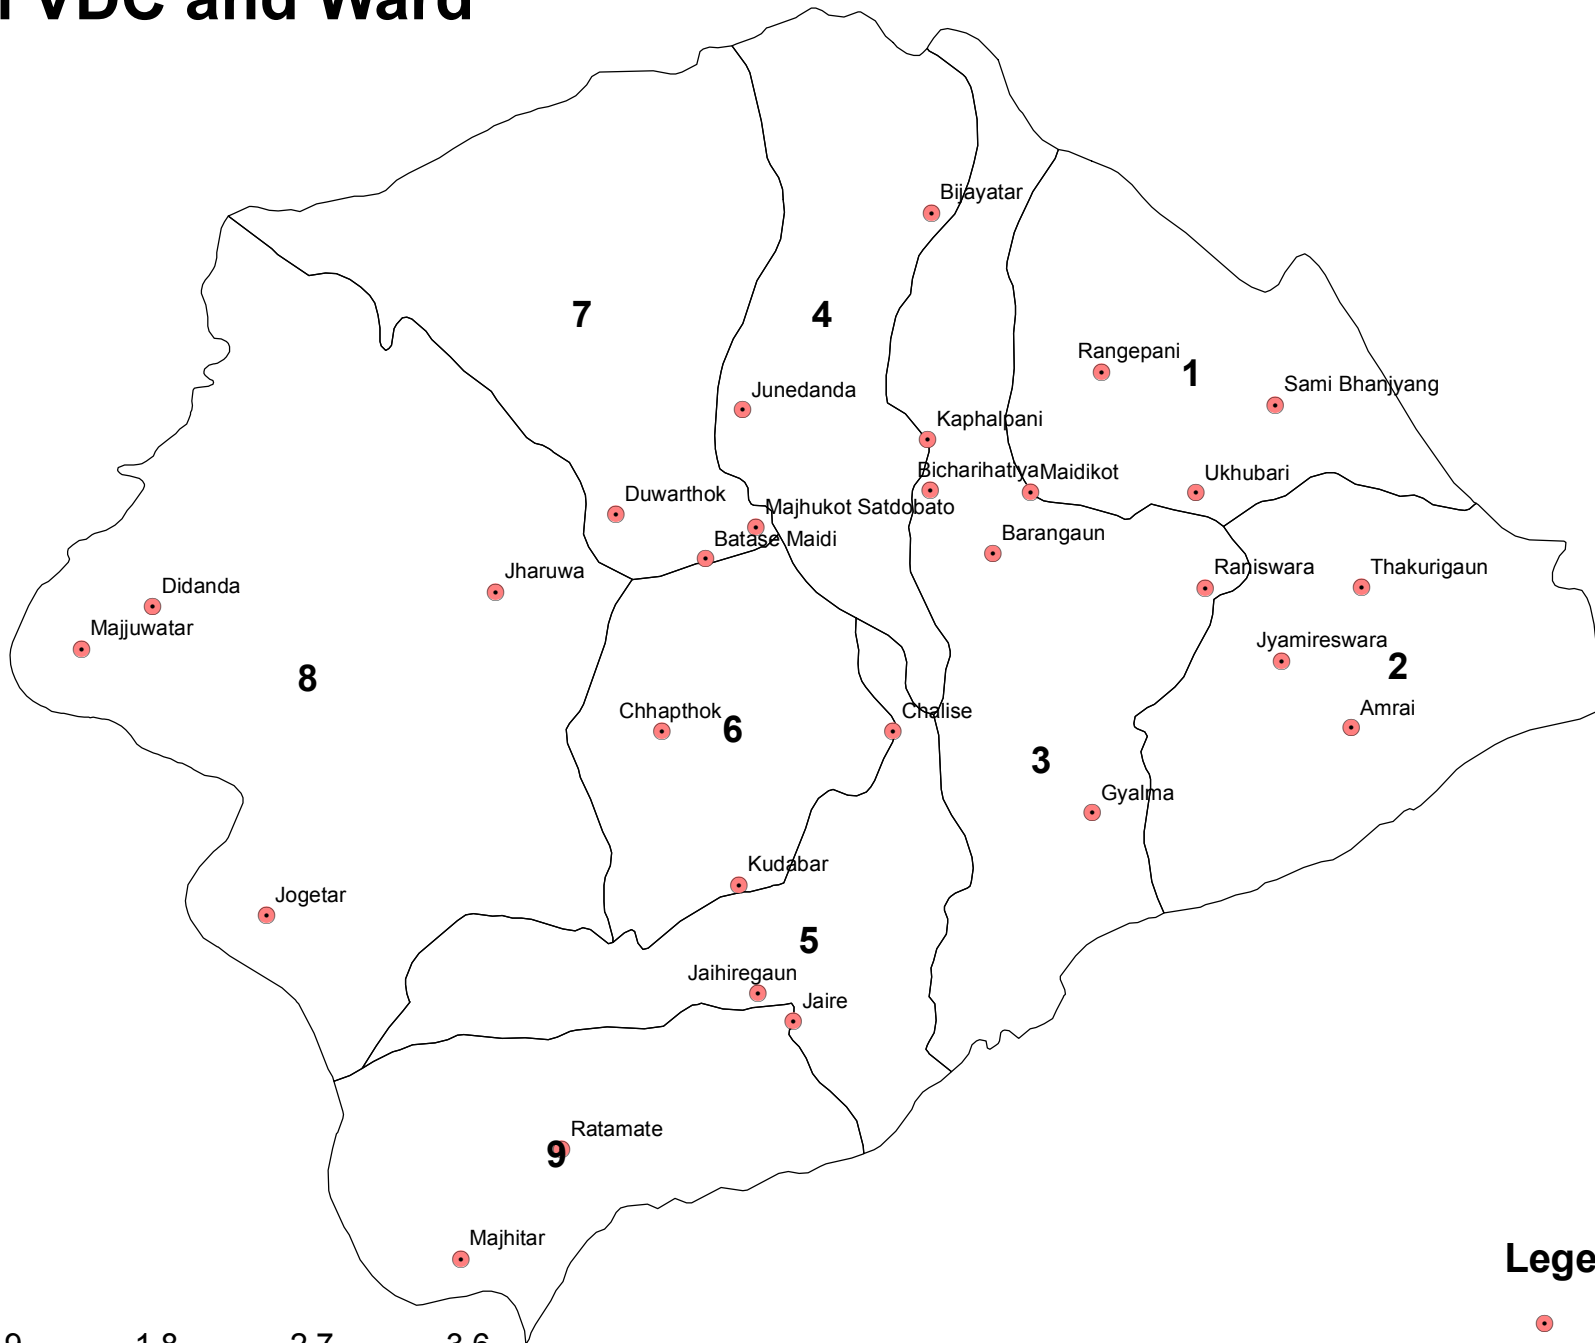

Maidi VDC and Ward

Legend

-  Maidi_Set84
-  Maidi