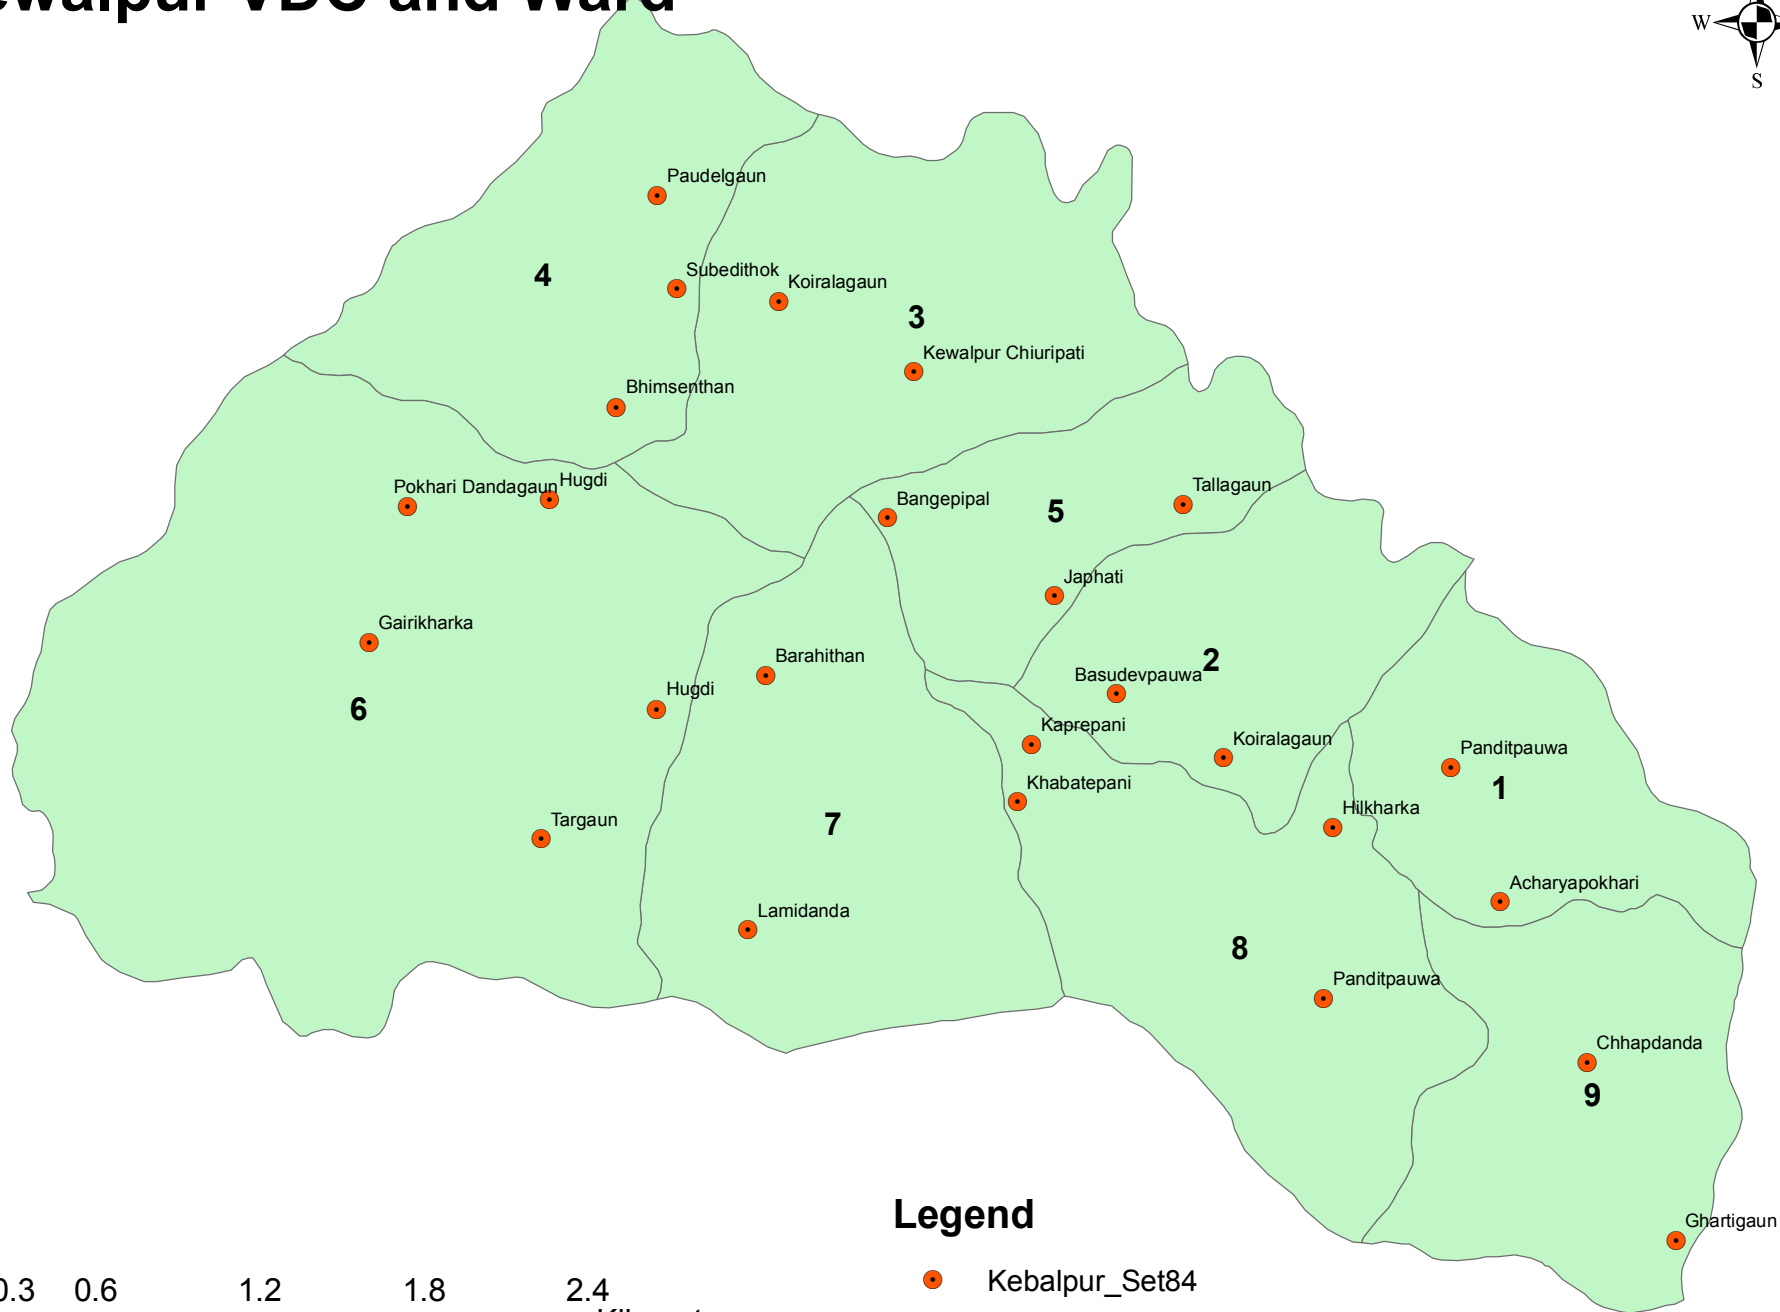

# Kewalpur VDC and Ward

## Legend

-  Kewalpur\_Set84
-  Kewalpur