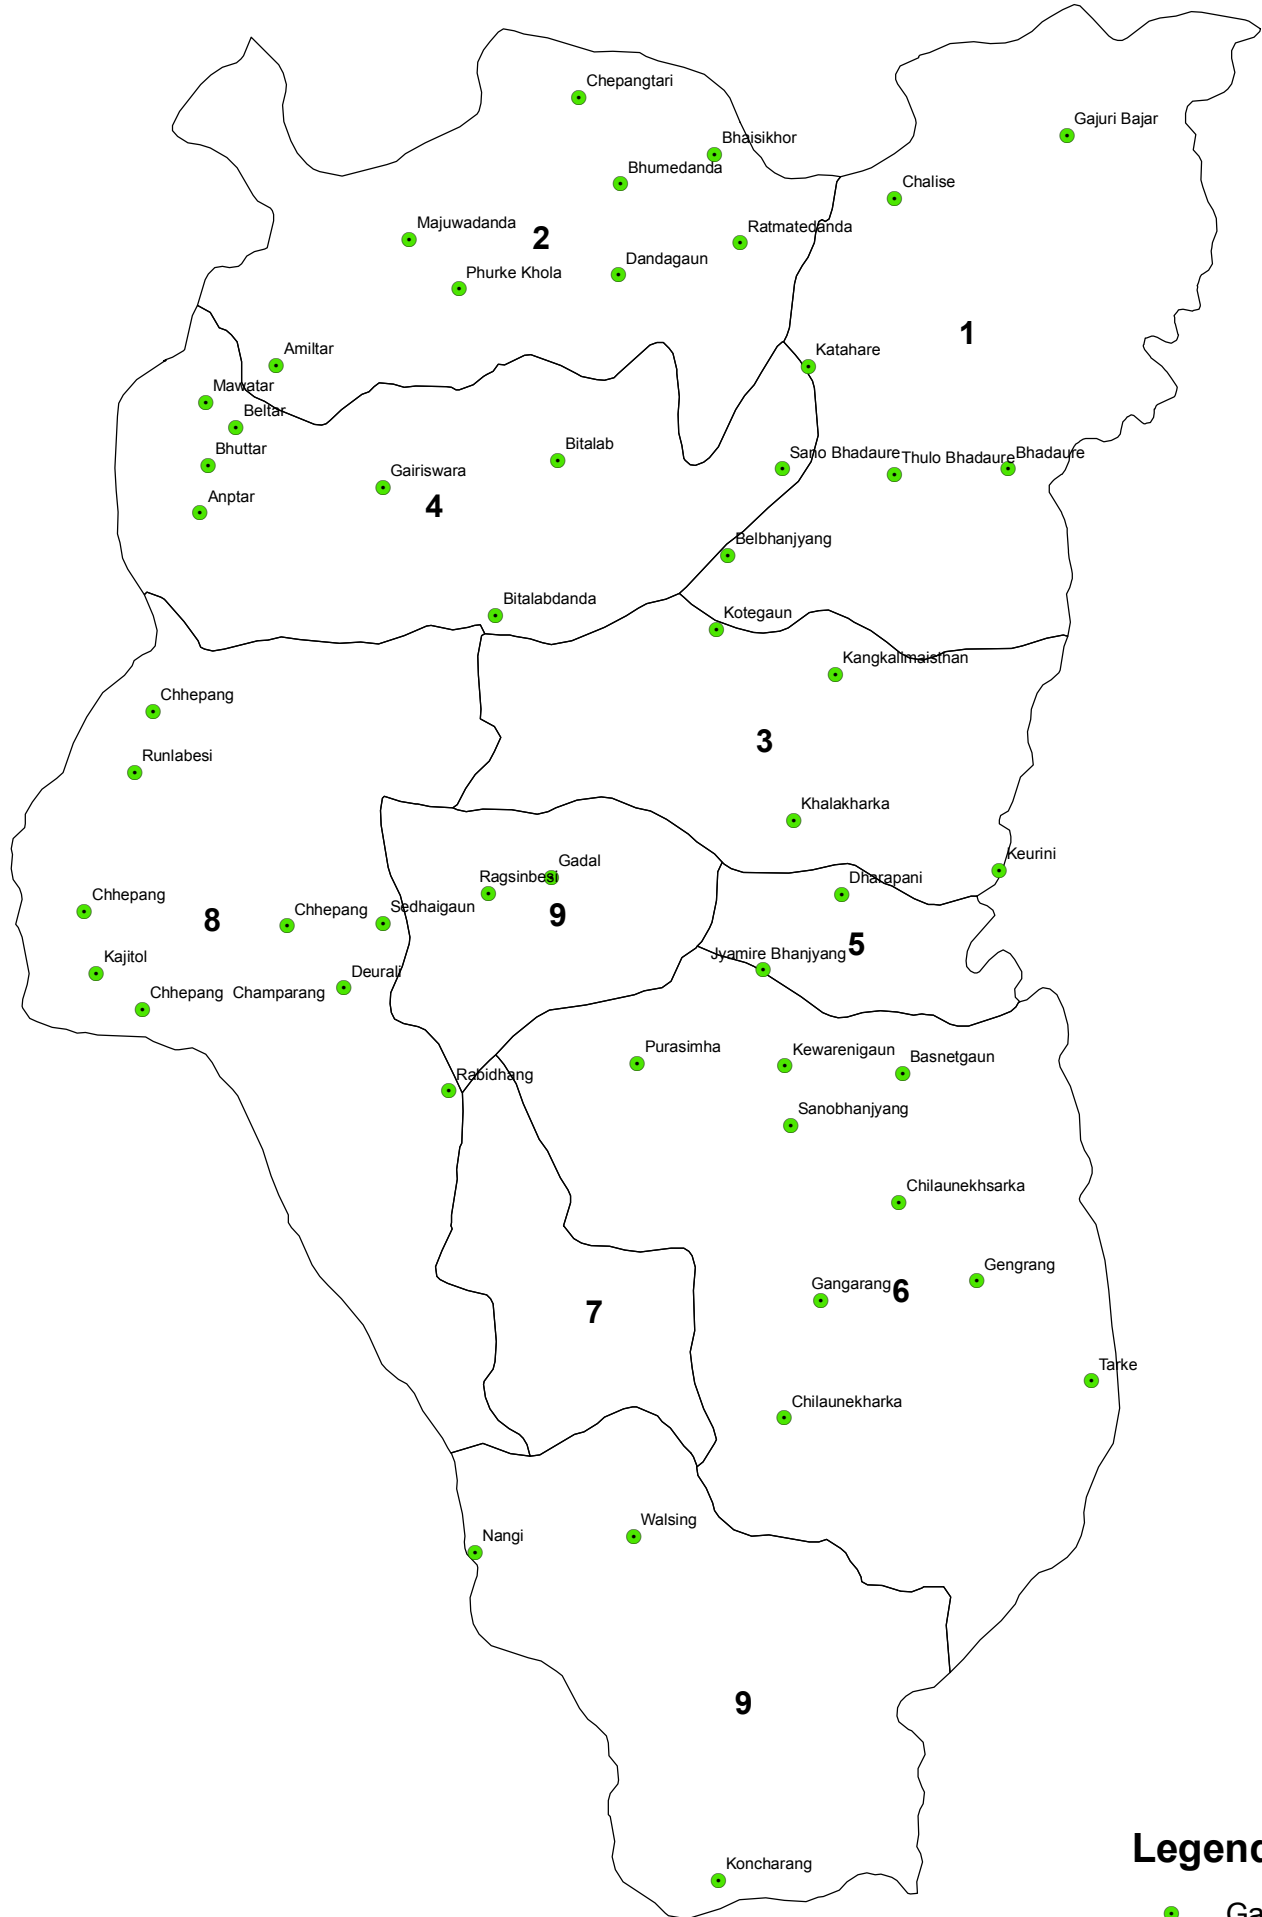

# Gajuri VDC and Ward

## Legend

 Gajuri\_Set84

 Gajuri

0 600 1,200 2,400 Meters