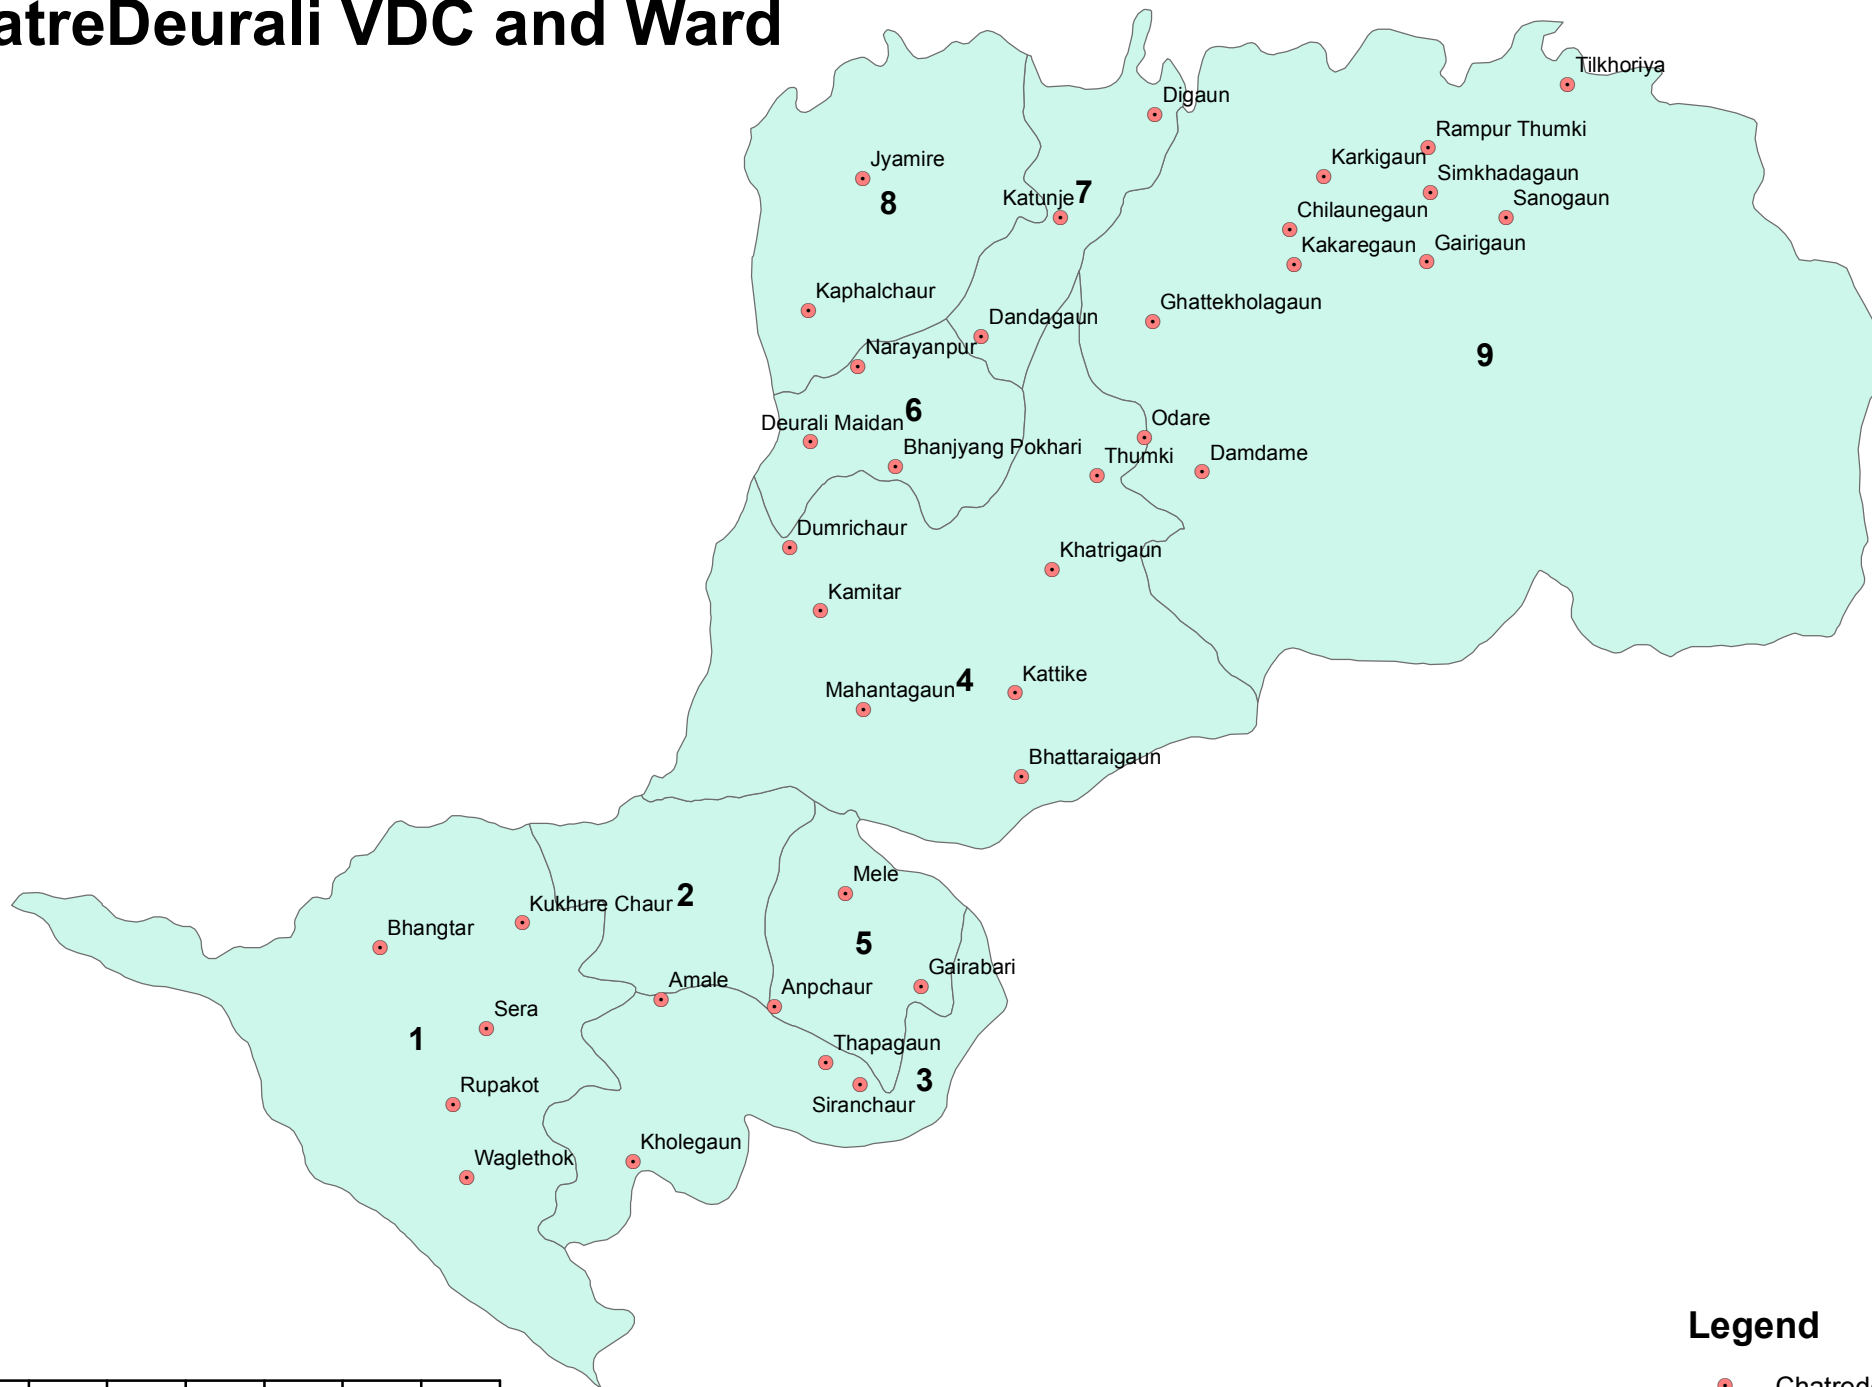

ChatreDeurali VDC and Ward

Legend

- Chatredeurali_Set84
- Chaatredeurali